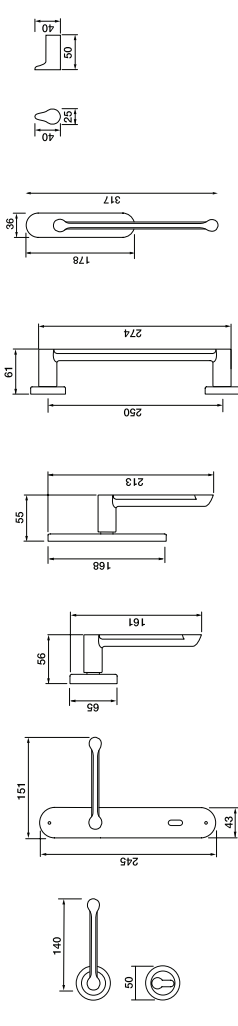

Finitura
 OTL = OTTONE LUCIDO
 OSA = OTTONE-SATINATO
 OBR = BRONZATO
 CRO = CROMATO
 CSA = CROMATO SATINATO
 NIS = NIKEL SATINATO

Finish
 OTL = POLISHED BRASS
 OSA = SATIN BRASS
 OBR = SATIN BRONZE
 CRO = CHROME PLATED
 CSA = SATIN CHROME
 NIS = SATIN NICKEL

WINNER OF
**GOOD
 DESIGN
 2011**

AR 5	Maniglia su rosetta con bocchetta	Door lever handle with rosette and escutcheon
AR 10	Maniglia per finestra	Window handle
AR 15	Maniglia per finestra D.K.	Window handle D.K.
AR 20	Maniglia	Pull handle
AR 25 AS	Maniglia in mm. 274 con molle meccaniche in metallo	Single pull handle on blank plate
AR 90	Appendiabito	Coat Hanger