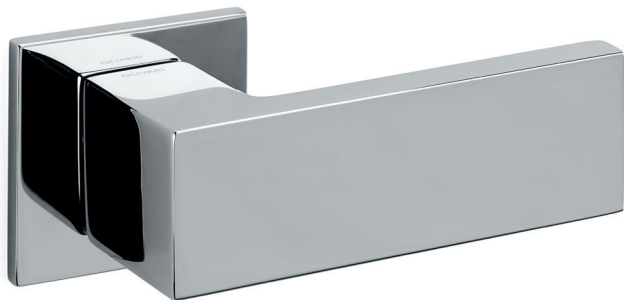

# Planet Q bassa Studio Olivari

**ottone/brass**

**CR** Cromo lucido/Bright chrome

**CO** Cromo satinato/Satin chrome

**NS** SuperNichel satinato/  
SuperNickel satin

**IS** SuperInox satinato/  
SuperStainlessSteel satin

P203RB8B  
P203RY8B

S203RDFB  
S203RDB

**OLIVARI** 