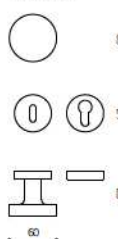

Pomoli centrali

Link

Piero Lissoni

ottone/brass

- ZL superoro lucido/supergold bright
- CR cromato/chrome
- CO cromato opaco/mat chrome
- EL biocromo lucido/biochrome bright
- BS biocromo satinato/biochrome satined
- NS supernichel satinato/supernickel satined
- IS superinox satinato/superstainlesssteel satined

- CR cromato/chrome
- CO cromato opaco/matchrome
- IS superinox satinato/superstainlesssteel satined

P200RB8
P200RY8

S200RF
S200R

P200RBB8
P200RYBB

S200RFB
S200RB

P200

Diana

Studio Olivari

ottone/brass

- ZL superoro lucido/supergold bright
- CR cromato/chrome
- CO cromato opaco/mat chrome
- EL biocromo lucido/biochrome bright
- BS biocromo satinato/biochrome satined
- NS supernichel satinato/supernickel satined
- IS superinox satinato/superstainlesssteel satined

- CR cromato/chrome
- CO cromato opaco/matchrome
- IS superinox satinato/superstainlesssteel satined

P206RB8
P206RY8

S206RF
S206R

P206RBB8
P206RYBB

S206RFB
S206RB

P206