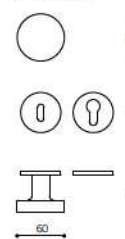

Pomoli centrali

Link

Piero Lissoni

ottone/brass

- ZL superoro lucido/supergold bright
- CR cromato/chrome
- CO cromato opaco/mat chrome
- EL biocromo lucido/biochrome bright
- BS biocromo satinato/biochrome satined
- NS supernichel satinato/supernickel satined
- IS superinox satinato/superstainlesssteel satined

- CR cromato/chrome
- CO cromato opaco/matchrome
- IS superinox satinato/superstainlesssteel satined

P200RB8
P200RY8

S200RF
S200R

P200RBB8
P200RYBB

S200RFB
S200RB

P200

Diana

Studio Olivari

ottone/brass

- ZL superoro lucido/supergold bright
- CR cromato/chrome
- CO cromato opaco/mat chrome
- EL biocromo lucido/biochrome bright
- BS biocromo satinato/biochrome satined
- NS supernichel satinato/supernickel satined
- IS superinox satinato/superstainlesssteel satined

- CR cromato/chrome
- CO cromato opaco/matchrome
- IS superinox satinato/superstainlesssteel satined

P206RB8
P206RY8

S206RF
S206R

P206RBB8
P206RYBB

S206RFB
S206RB

P206