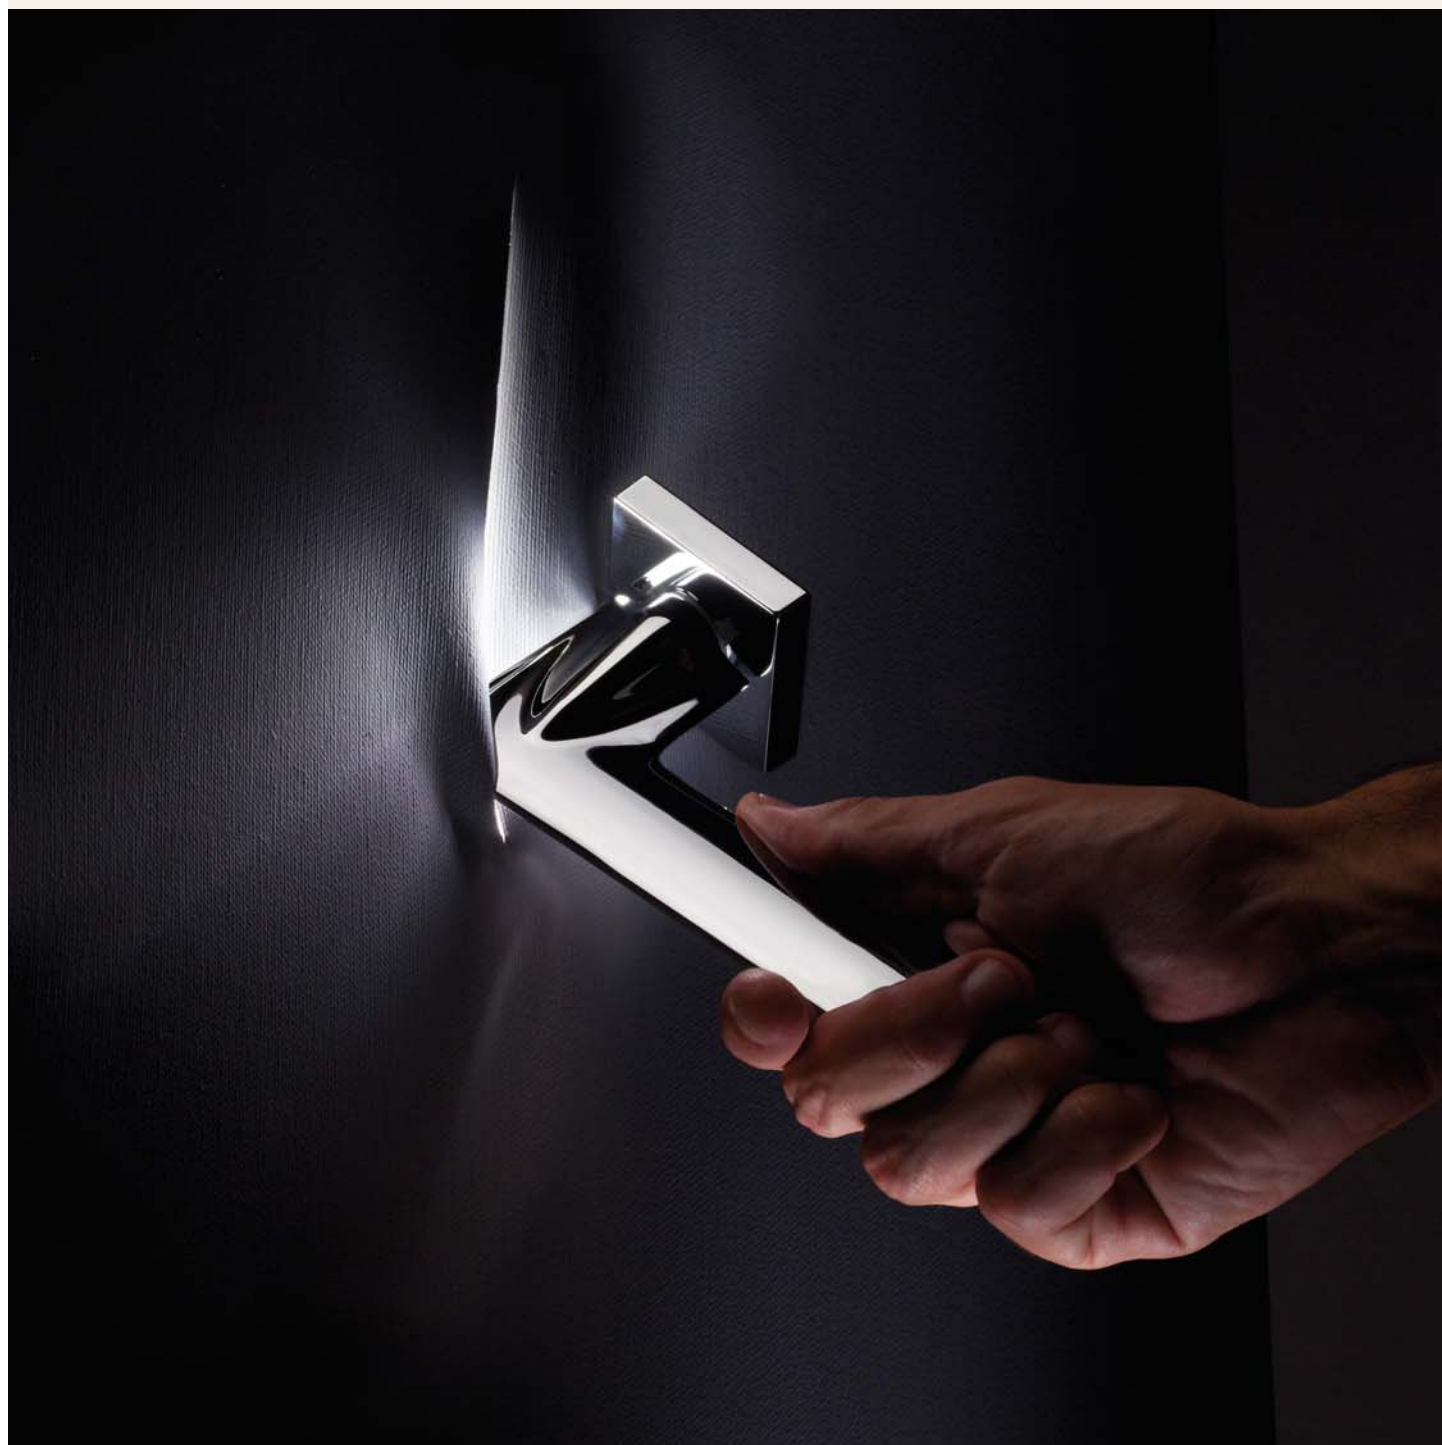

# Jet

Linee taglienti, sapientemente smussate e perciò morbide e piacevoli al tatto, talmente perfette e armoniche da non dover aggiungere altro.

Sharp, cleverly contoured lines and hence soft and pleasant to the touch, so perfect and harmonious that there's no need to add anything else.

made in Italy | patented design

cromo lucido  
polished chrome  
CR

cromo satinato  
satin chrome  
CS

oro zecchino  
gold plated  
OZ

nero opaco  
matt black  
VE

modelli / models

1425 RB 019

1425 RB 024 <>