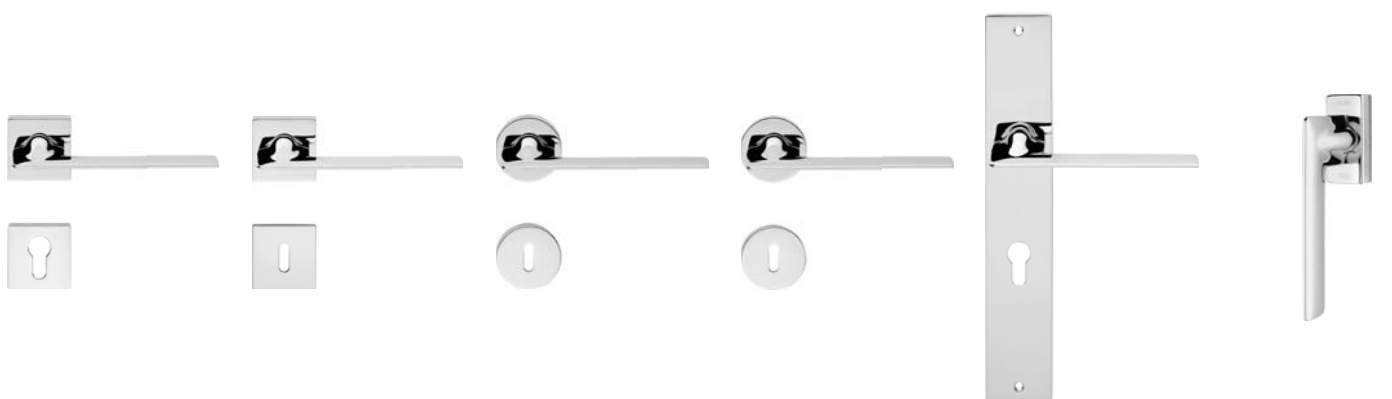

1425 RB 024 <>

1425 RB 023

1425 RB 025 <>

1425 PL

modelli / models

1425 RB 019