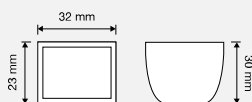

Elios Crystal

FINITURE / FINISHINGS

MODELLI / MODELS

COD. 323 PB

FANTASIE / FANTASY